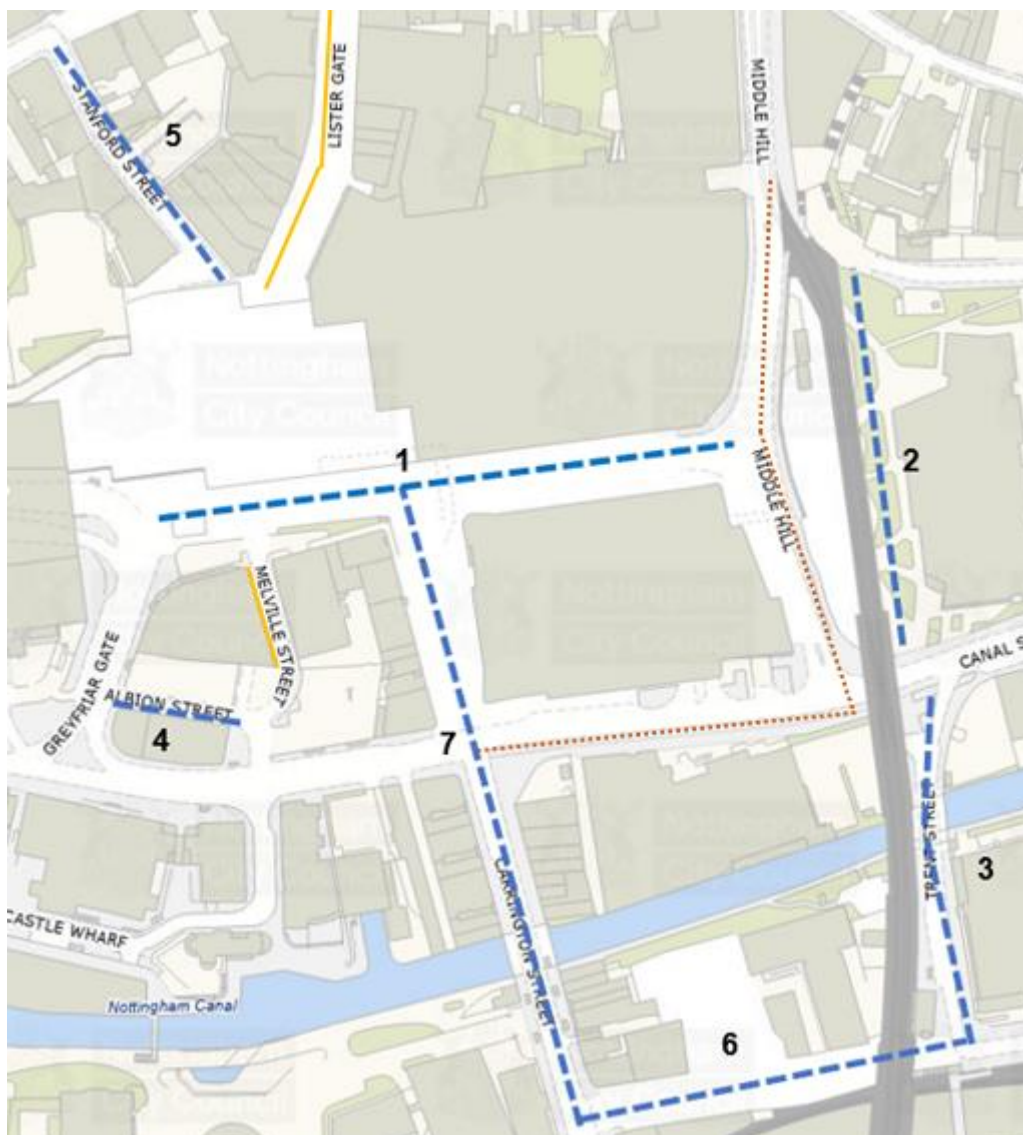

Appendix 1 – Proposed Designated Consent Streets

Ref.	Proposed Consent Streets - - - -	Current Designation
1.	Collin Street	Prohibited
2.	Sussex Street	Prohibited
3.	Trent Street	Prohibited
4.	Stanford Street	Prohibited
5.	Albion Street	Prohibited
6.	Station Street; From Carrington Street to Trent St.	Undesignated
7.	Carrington Street; From Collin Street to Station St.	Prohibited
Other Streets in locality [not included in this recommendation]		
—	Lister Gate	Consent
—	Melville Street	Consent
- - - -	Middle Hill	Prohibited
- - - -	Canal Street	Prohibited